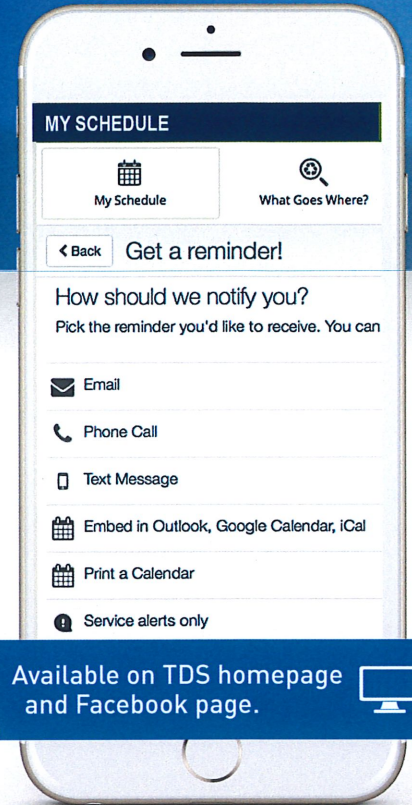

Waste Wizard

Customized information tool for residential customers

The Waste Wizard tool is the newest way Texas Disposal Systems (TDS) educates and partners with local communities about recycling resources. By using a digital format, the Waste Wizard tool reduces day-to-day hassle, improves residential satisfaction, and provides ease of mind to all residential managers.

Available on both TDS' website and Facebook page, as well as embeddable on neighborhood webpages, the Waste Wizard tool allows customers to stay up-to-date on all of their services. It also provides information about waste sorting and service alerts, and even features a kid-friendly interactive game.

With the tool, TDS is able to increase awareness with residents, improve recycling in communities, and significantly reduce paper consumption.

Available on TDS homepage and Facebook page.

NOTIFICATIONS

Residential customers can sign up for collection day reminders via email, phone call or text message through the Waste Wizard. Customers can also sync their schedule to their digital calendar or mobile device, ensuring they'll never forget their collection day.

WHAT GOES WHERE?

The "What Goes Where" function in the Waste Wizard ensures residents know what is and is not recyclable. The feature confirms which waste stream just about any item should be placed in, and offers solutions for items that TDS does not accept.